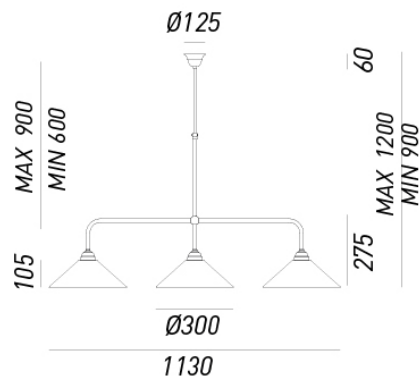

Il Fanale Group

Via Bredariol Olivo 15, San Biagio Di Callalta - Treviso - Italy

Telefono +39 0422 895200 - fax +39 0422 895110 - www.ilfanale.com - info@ilfanale.com