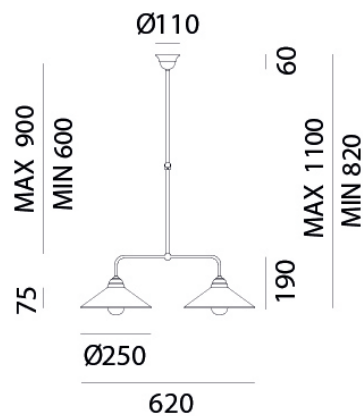

IL FANALE

rev. 25-07-2016

IP20   

TABIA - 212.24.OV

Indoor suspension lamp made of brass and glass TabiÃ

CHARACTERISTICS

TYOPOLOGY	Suspension
CATEGORY	Indoor lamps

FINISHES

FRAME	Brass / Brass
SHADE	Vetro

ELETRICAL CHARACTERISTICS

SOCKET	E27
POWER	2 x MAX 77W HES
ENERGY CLASS	A++/E
INPUT	240V
POWER SUPPLY	No

CUSTOMIZATIONS

COLOUR	No
STRUCTURE	No

Il Fanale Group

Via Bredariol Olivo 15, San Biagio Di Callalta - Treviso - Italy