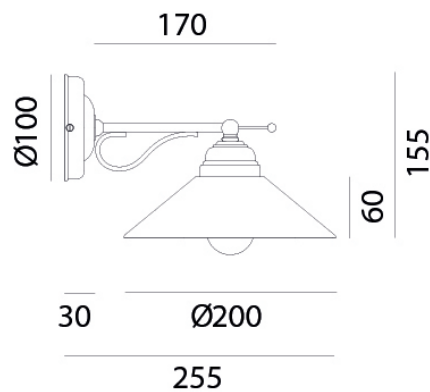

IL FANALE

rev. 25-07-2016

TABIA - 212.14.OV

Indoor wall lamp made of brass and glass TabiÃ

CHARACTERISTICS

TYOLOGY	Applique
CATEGORY	Indoor lamps

FINISHES

FRAME	Brass / Brass
SHADE	Vetro

ELETRICAL CHARACTERISTICS

SOCKET	E14
POWER	1 x MAX 46W HES
ENERGY CLASS	A++/E
INPUT	240V
POWER SUPPLY	No

CUSTOMIZATIONS

COLOUR	No
STRUCTURE	No

IP20 CE  

Il Fanale Group

Via Bredariol Olivo 15, San Biagio Di Callalta - Treviso - Italy