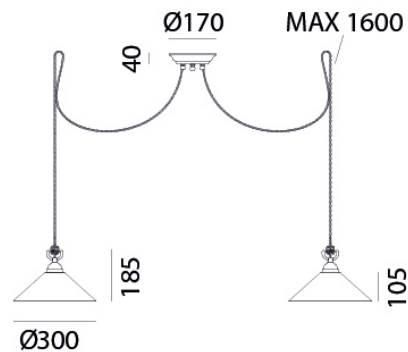

Il Fanale Group

Via Bredariol Olivo 15, San Biagio Di Callalta - Treviso - Italy

Telefono +39 0422 895200 - fax +39 0422 895110 - www.ilfanale.com - info@ilfanale.com