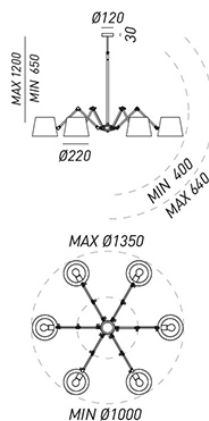

Il Fanale Group

Via Bredariol Olivo 15, San Biagio Di Callalta - Treviso - Italy

Telefono +39 0422 895200 - fax +39 0422 895110 - www.ilfanale.com - info@ilfanale.com