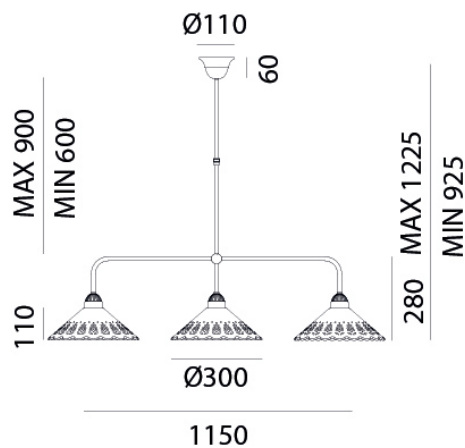

Il Fanale Group

Via Bredariol Olivo 15, San Biagio Di Callalta - Treviso - Italy

Telefono +39 0422 895200 - fax +39 0422 895110 - www.ilfanale.com - info@ilfanale.com