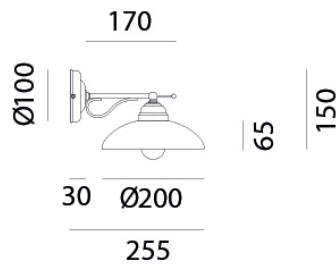

Il Fanale Group

Via Bredariol Olivo 15, San Biagio Di Callalta - Treviso - Italy

Telefono +39 0422 895200 - fax +39 0422 895110 - www.ilfanale.com - info@ilfanale.com