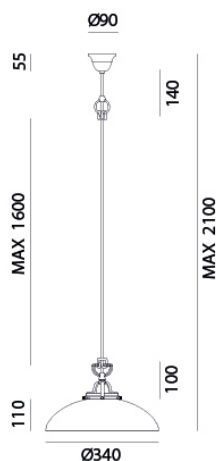

Il Fanale Group

Via Bredariol Olivo 15, San Biagio Di Callalta - Treviso - Italy

Telefono +39 0422 895200 - fax +39 0422 895110 - www.ilfanale.com - info@ilfanale.com