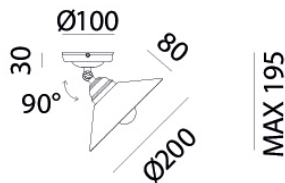

Il Fanale Group

Via Bredariol Olivo 15, San Biagio Di Callalta - Treviso - Italy

Telefono +39 0422 895200 - fax +39 0422 895110 - www.ilfanale.com - info@ilfanale.com