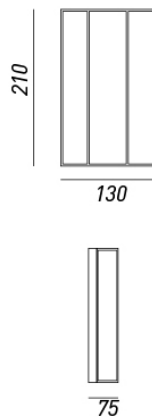

CUSTOMIZATIONS

COLOUR	Yes
STRUCTURE	Yes

Il Fanale Group

Via Bredariol Olivo 15, San Biagio Di Callalta - Treviso - Italy

Telefono +39 0422 895200 - fax +39 0422 895110 - www.ilfanale.com - info@ilfanale.com