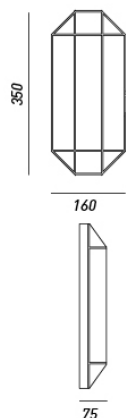

CUSTOMIZATIONS

COLOUR	Yes
STRUCTURE	Yes

Il Fanale Group

Via Bredariol Olivo 15, San Biagio Di Callalta - Treviso - Italy

Telefono +39 0422 895200 - fax +39 0422 895110 - www.ilfanale.com - info@ilfanale.com