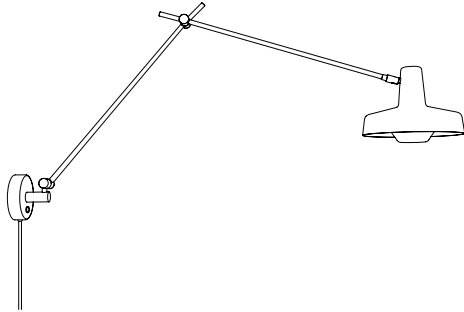

ARIGATO

Wall Lamp Long | AR-W-L (available on request)

PRODUCT FACT SHEET

DESCRIPTION

The Arigato collection of lighting fixtures consists of table, floor, wall, pendant and ceiling lamps that can be used in many different design applications providing a versatile lighting. Thanks to extensive movability of lampshades and arms all Arigato lamps are capable of projecting light in various directions. Lampshade swivels in all directions and also has central smaller shade to diffuse the light. Arigato wall lamp has shade that swivels in all directions and the arm rotation in 180 degrees radius from the wall.

DIMENSIONS

BASE DIAMETER	10 cm
BASE ARM	55 cm
SHADE ARM	55 cm
SHADE DIAMETER	22.8 cm

MATERIAL

Steel, Aluminium shade

COLOUR

BLACK WHITE

ENVIRONMENT

Indoor

CABLE

Delivered with 250 cm detachable cable and on/off switch on the wall rose.
Suitable for direct wall mounting or plugging into power outlet.

CERTIFICATES

This luminaire is compatible with bulbs of energy classes:

WEIGHT	5 kg
DIMENSIONS	39.5 x 39.5 x H80 cm

CLEANING

Clean with a dry or moist cloth