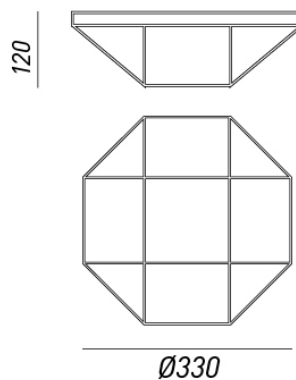

CUSTOMIZATIONS

COLOUR	Yes
STRUCTURE	Yes

Il Fanale Group

Via Bredariol Olivo 15, San Biagio Di Callalta - Treviso - Italy

Telefono +39 0422 895200 - fax +39 0422 895110 - www.ilfanale.com - info@ilfanale.com