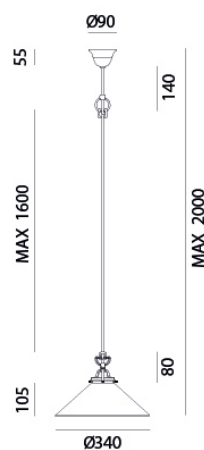

Il Fanale Group

Via Bredariol Olivo 15, San Biagio Di Callalta - Treviso - Italy

Telefono +39 0422 895200 - fax +39 0422 895110 - www.ilfanale.com - info@ilfanale.com