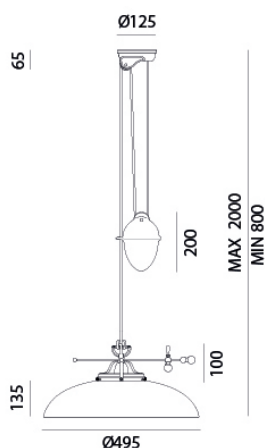

Il Fanale Group

Via Bredariol Olivo 15, San Biagio Di Callalta - Treviso - Italy

Telefono +39 0422 895200 - fax +39 0422 895110 - www.ilfanale.com - info@ilfanale.com