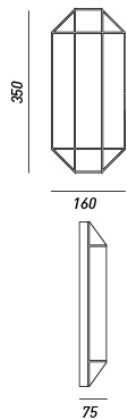

CUSTOMIZATIONS

COLOUR	Yes
STRUCTURE	Yes

Il Fanale Group

Via Bredariol Olivo 15, San Biagio Di Callalta - Treviso - Italy

Telefono +39 0422 895200 - fax +39 0422 895110 - www.ilfanale.com - info@ilfanale.com