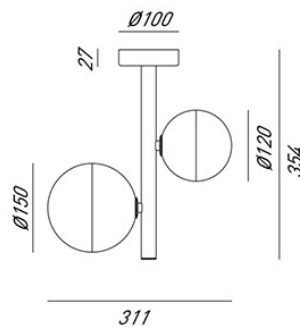

IL FANALE

rev. 31-05-2017

IP20 CE F

MOLECOLA - 275.04.OOT

Indoor ceiling lamp made of brass and glass

CHARACTERISTICS

TIPOLOGY	Ceiling lamp
CATEGORY	Indoor lamps

FINISHES

FRAME	Brass / Brass
BASE	Brass / Brass

ELETRICAL CHARACTERISTICS

SOCKET	G9
POWER	2 x Max 25W
ENERGY CLASS	A++/E
INPUT	240V
POWER SUPPLY	No

CUSTOMIZATIONS

COLOUR	Yes
STRUCTURE	Yes

Il Fanale Group

Via Bredariol Olivo 15, San Biagio Di Callalta - Treviso - Italy