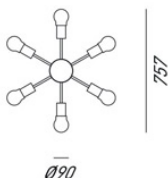

Il Fanale Group

Via Bredariol Olivo 15, San Biagio Di Callalta - Treviso - Italy

Telefono +39 0422 895200 - fax +39 0422 895110 - www.ilfanale.com - info@ilfanale.com