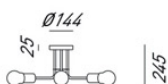

Il Fanale Group

Via Bredariol Olivo 15, San Biagio Di Callalta - Treviso - Italy

Telefono +39 0422 895200 - fax +39 0422 895110 - www.ilfanale.com - info@ilfanale.com