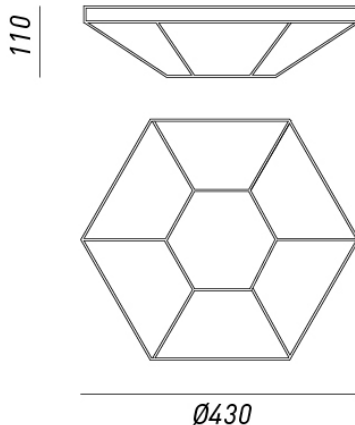

CUSTOMIZATIONS

COLOUR	Yes
STRUCTURE	Yes

Il Fanale Group

Via Bredariol Olivo 15, San Biagio Di Callalta - Treviso - Italy

Telefono +39 0422 895200 - fax +39 0422 895110 - www.ilfanale.com - info@ilfanale.com