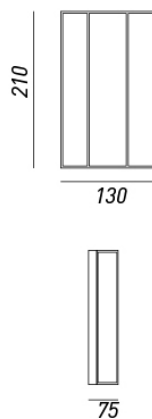

CUSTOMIZATIONS

COLOUR	Yes
STRUCTURE	Yes

Il Fanale Group

Via Bredariol Olivo 15, San Biagio Di Callalta - Treviso - Italy

Telefono +39 0422 895200 - fax +39 0422 895110 - www.ilfanale.com - info@ilfanale.com