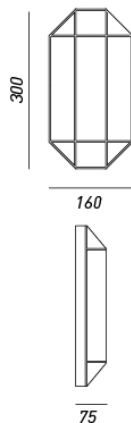

CUSTOMIZATIONS

COLOUR	Yes
STRUCTURE	Yes

Il Fanale Group

Via Bredariol Olivo 15, San Biagio Di Callalta - Treviso - Italy

Telefono +39 0422 895200 - fax +39 0422 895110 - www.ilfanale.com - info@ilfanale.com