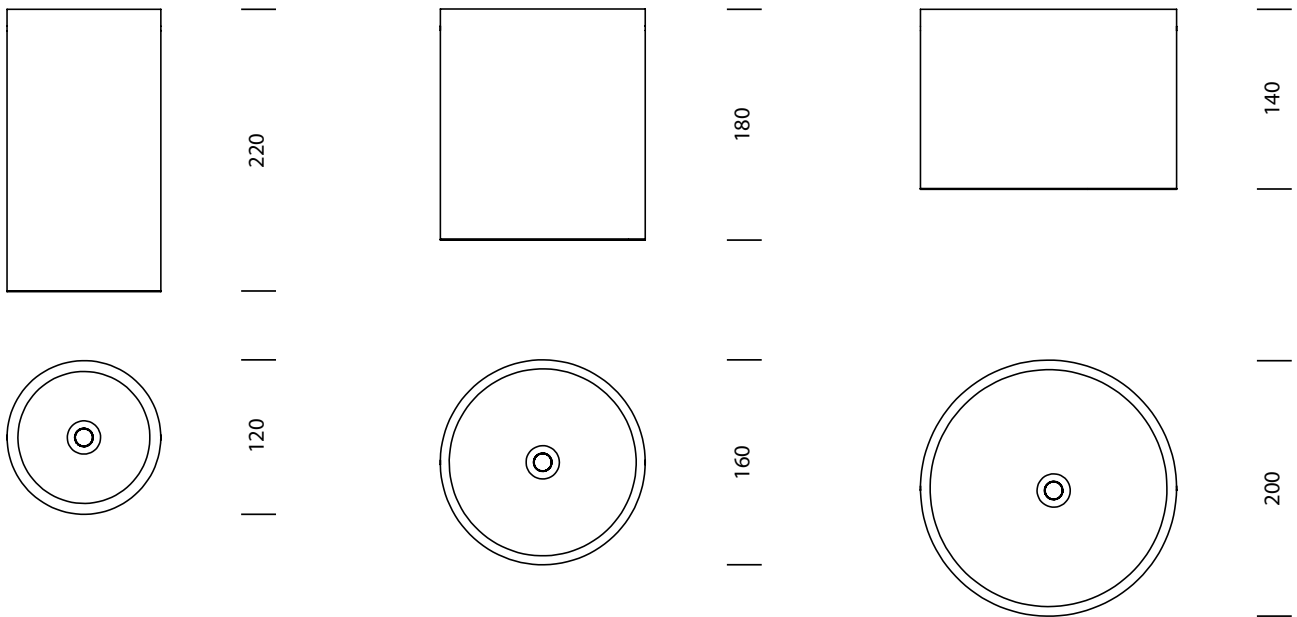

tuba S

black painted
white painted

T95C1DZL
T95C1DWL

tuba M

black painted
white painted

T95C2DZL
T95C2DWL

tuba L

black painted
white painted

T95C3DZL
T95C3DWL

karveelstraat 2
8380 zeebrugge, belgium

T +32 (0)50 54 35 49
F +32 (0)50 54 35 40

E info@tossb.com
W www.tossb.com

tossB reserves the right to alter materials, dimensions and characteristics without prior notice. This documentation replaces all previous documentation. Read the installation-instructions carefully.

Our general terms and conditions shall apply notwithstanding any stipulation to the contrary to all the orders and agreements with tossB. You can obtain a copy of these conditions on demand.

Product documentation © tossB 2016. All rights reserved.