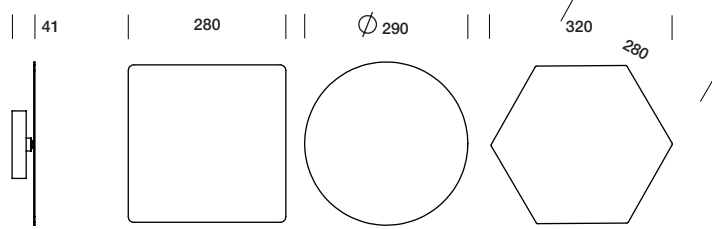

Streng recht of speels gedraaid en gekanteld; de mogelijkheden en combinaties met de tilt zijn oneindig.

Tilt is a multifunctional wall lamp. The front plate can be turned and tilted in every possible direction. When combined, the tilted plates create an exciting and subtle atmosphere of oblique surfaces and light. Used as a single wall lamp, tilt can be directed at random or in a functional way, as an up- or downlighter.

Strictly straight or playfully turned and tilted; the possibilities and combinations with this lamp are infinite.

tilt hexa

grey painted
white painted
black painted

T84A2DGL
T84A2DWL
T84A2DZL

tilt round

grey painted
white painted
black painted