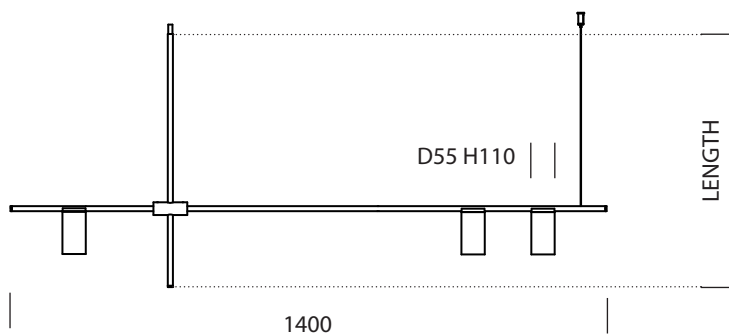

tribes length 5 - 110cm downlight

black painted **T98DP5DZL**
 white painted **T98DP5DWL**
 black painted / gold plated **T98DP5DZLLB**
 white painted / gold plated **T98DP5DWLLB**

tribes length 6 - 120cm downlight

black painted **T98DP6DZL**
 white painted **T98DP6DWL**
 black painted / gold plated **T98DP6DZLLB**
 white painted / gold plated **T98DP6DWLLB**

tribes length 7 - 130cm downlight

black painted **T98DP7DZL**
 white painted **T98DP7DWL**
 black painted / gold plated **T98DP7DZLLB**
 white painted / gold plated **T98DP7DWLLB**

tribes length 8 - 140cm downlight

black painted **T98DP8DZL**
 white painted **T98DP8DWL**
 black painted / gold plated **T98DP8DZLLB**
 white painted / gold plated **T98DP8DWLLB**

karveelstraat 2
 8380 zeebrugge, belgium