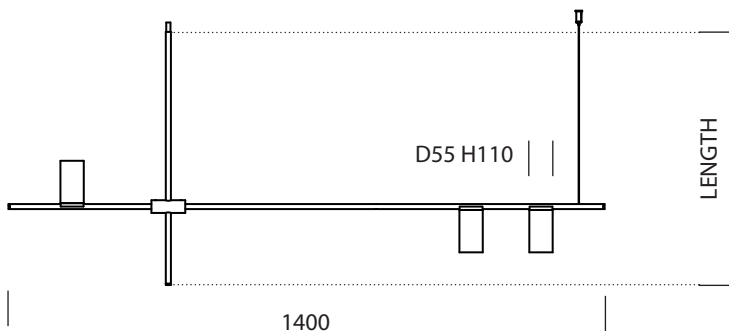

T98H3DZL
T98H3DWL

170
(H90)

order 2 different lengths of tribes by choice with this base

tribes 3 base

black painted
white painted

T98H2DZL
T98H2DWL

280
(H90)

order 3 different lengths of tribes by choice with this base

tribes length 1 - 60cm

black painted
white painted
black painted / gold plated
white painted / gold plated

T98P1DZL
T98P1DWL
T98P1DZLLB
T98P1DWLLB

tribes length 5 - 110cm

black painted
white painted
black painted / gold plated
white painted / gold plated

T98P5DZL
T98P5DWL
T98P5DZLLB
T98P5DWLLB

tribes length 2 - 70cm

black painted
white painted
black painted / gold plated
white painted / gold plated

T98P2DZL
T98P2DWL
T98P2DZLLB
T98P2DWLLB

tribes length 6 - 120cm

black painted
white painted
black painted / gold plated
white painted / gold plated

T98P6DZL
T98P6DWL
T98P6DZLLB
T98P6DWLLB

tribes length 3 - 80cm

black painted
white painted
black painted / gold plated
white painted / gold plated

T98P3DZL
T98P3DWL
T98P3DZLLB
T98P3DWLLB

tribes length 7 - 130cm

black painted
white painted
black painted / gold plated
white painted / gold plated

T98P7DZL
T98P7DWL
T98P7DZLLB
T98P7DWLLB

tribes length 4 - 100cm

black painted
white painted
black painted / gold plated
white painted / gold plated

T98P4DZL
T98P4DWL
T98P4DZLLB
T98P4DWLLB

tribes length 8 - 140cm

black painted
white painted
black painted / gold plated
white painted / gold plated

T98P8DZL
T98P8DWL
T98P8DZLLB
T98P8DWLLB

karveelstraat 2
8380 zeebrugge, belgium

+32 (0)50 54 35 49
+32 (0)50 54 35 40

info@tossb.com
www.tossb.com

tossB reserves the right to alter materials, dimensions and characteristics without prior notice. This documentation replaces all previous documentation. Read the installation-instructions carefully. Our general terms and conditions shall apply notwithstanding any stipulation to the contrary to all the orders and agreements with tossB. You can obtain a copy of these conditions on demand.

Product documentation © tossB 2017. All rights reserved.