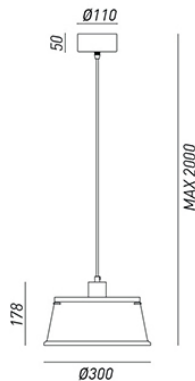

Il Fanale Group

Via Bredariol Olivo 15, San Biagio Di Callalta - Treviso - Italy

Telefono +39 0422 895200 - fax +39 0422 895110 - www.ilfanale.com - info@ilfanale.com