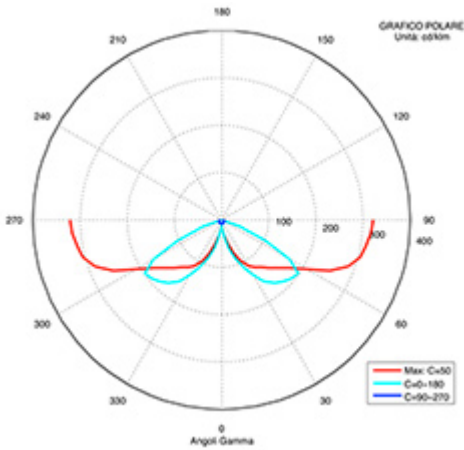

IL FANALE

rev. 17-10-2017

IP20   

KHONUS - 256.01.FF

Simple and linear shapes inspire a functional design. This is Khonus: a cone shaped indoor suspension lamp made of antique iron, capable of reflecting light both downwards and upwards.

CHARACTERISTICS

TIPOLOGY	Suspension
CATEGORY	Indoor lamps

FINISHES

FRAME	Iron / Iron
SHADE	Iron / Iron

ELETRICAL CHARACTERISTICS

SOCKET	E27
POWER	1 x MAX 77W HES
ENERGY CLASS	A++/E
INPUT	240V
POWER SUPPLY	No