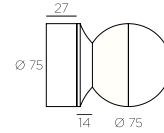

Material

aluminium - PMMA

Materiaal

aluminium - PMMA

Matériau

aluminium - PMMA

Finish

black - chrome - gold - grey - ivory - white
PMMA : transparent
lens : PMMA

Afwerking

zwart - chroom - goud - grijs - ivoor - wit
PMMA : transparent
lens : PMMA

Finition

noir - chrome - or - gris - ivoire - blanc
PMMA : transparent
lentille : PMMA

Lightsource

4 x power LED (included) 1.2W
cold white : 6000K - 440lm - CRI >75
4 x LED (included) 0.96W
warm white : 2700K - 456lm - CRI >93

Lichtbron

4 x power LED (inclusief) 1.2W
koud wit : 6000K - 440lm - CRI >75
4 x LED (inclusief) 0.96W
warm wit : 2700K - 456lm - CRI >93

Source lumineuse

4 x power LED (inclus) 1.2W
blanc froid : 6000K - 440lm - CRI >75
4 x LED (inclus) 0.96W
blanc chaud : 2700K - 456lm - CRI >93

Connection

230V - driver included (in base)

Aansluiting

230V - voeding inclusief (in basis)

Connexion

230V - convertisseur inclus (dans la base)

Specifications

indoor
wall or ceiling mounting
class I
IP40

Specificaties

binnen
wand- of plafondmontage
klasse I
IP40

Spécifications

intérieur
applique ou plafonnier
classe I
IP40