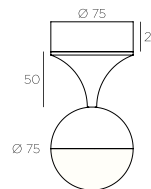

BOULY C50 DOWN D+B

Material

aluminium - PMMA

Materiaal

aluminium - PMMA

Matériau

aluminium - PMMA

Finish

Lightsource

4 x power LED (included) 1.2W
cold white : 6000K - 440lm - CRI >75
4 x LED (included) 0.96W
warm white : 2700K - 456lm - CRI >93
beam : 10° - 25° - 40°

Lichtbron

4 x power LED (inclusief) 1.2W
koud wit : 6000K - 440lm - CRI >75
4 x LED (inclusief) 0.96W
warm wit : 2700K - 456lm - CRI >93
lichtbundel : 10° - 25° - 40°