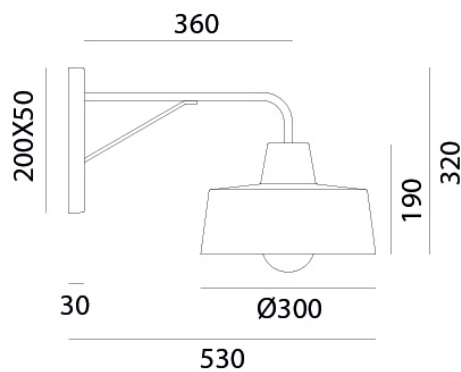

Il Fanale Group

Via Bredariol Olivo 15, San Biagio Di Callalta - Treviso - Italy

Telefono +39 0422 895200 - fax +39 0422 895110 - www.ilfanale.com - info@ilfanale.com