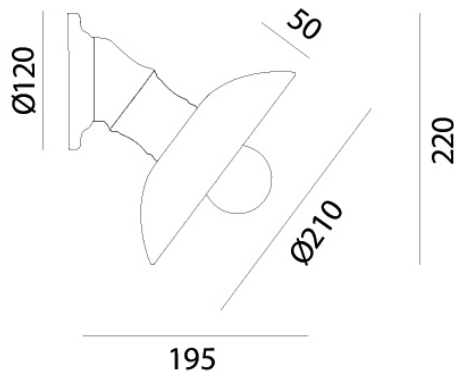

IL FANALE

rev. 25-07-2016

MINI - 064.04.00

Indoor spot light made of brass and ceramic

CHARACTERISTICS

TIPOLOGY	Spotlight
CATEGORY	Indoor lamps

FINISHES

FRAME	Ceramic
SHADE	Brass / Brass

ELETRICAL CHARACTERISTICS

SOCKET	E27
POWER	1 x MAX 46W HES
ENERGY CLASS	A++/E
INPUT	240V
POWER SUPPLY	No

CUSTOMIZATIONS

COLOUR	No
STRUCTURE	No

IP20 CE  

Il Fanale Group

Via Bredariol Olivo 15, San Biagio Di Callalta - Treviso - Italy