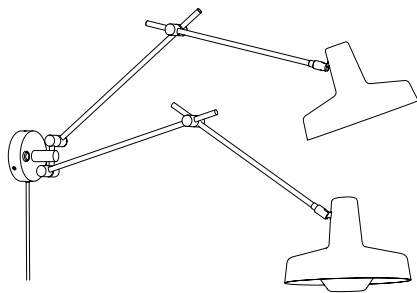

### DESCRIPTION

The Arigato collection of lighting fixtures consists of table, floor, wall, pendant and ceiling lamps that can be used in many different design applications providing a versatile lighting. Thanks to extensive movability of lampshades and arms all Arigato lamps are capable of projecting light in various directions. Lampshade swivels in all directions and also has central smaller shade to diffuse the light. Arigato wall lamp has shade that swivels in all directions and the arm rotation in 180 degrees radius from the wall.

### DIMENSIONS

BASE DIAMETER	10 cm
BASE ARM	35 cm
SHADE ARM	35 cm
SHADE DIAMETER	22.8 cm

### CABLE

Delivered with 250 cm detachable cable and on/off switch on the wall rose.  
Suitable for direct wall mounting or plugging into power outlet.