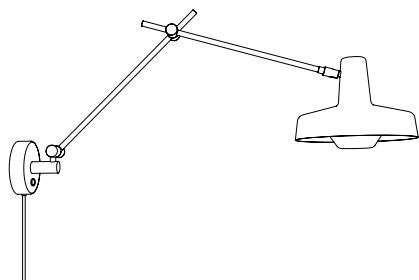

### DESCRIPTION

The Arigato collection of lighting fixtures consists of table, floor, wall, pendant and ceiling lamps that can be used in many different design applications providing a versatile lighting. Thanks to extensive movability of lampshades and arms all Arigato lamps are capable of projecting light in various directions. Lampshade swivels in all directions and also has central smaller shade to diffuse the light. Arigato wall lamp has shade that swivels in all directions and the arm rotation in 180 degrees radius from the wall.

### DIMENSIONS

<b>BASE DIAMETER</b>	10 cm
<b>BASE ARM</b>	35 cm
<b>SHADE ARM</b>	35 cm
<b>SHADE DIAMETER</b>	22.8 cm

### CABLE

Delivered with 250 cm detachable cable and on/off switch on the wall rose.  
Suitable for direct wall mounting or plugging into power outlet.