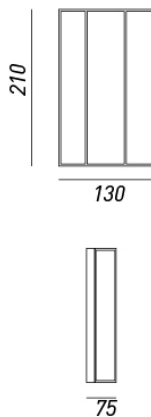

CUSTOMIZATIONS

COLOUR	Yes
STRUCTURE	Yes

Il Fanale Group

Via Bredariol Olivo 15, San Biagio Di Callalta - Treviso - Italy

Telefono +39 0422 895200 - fax +39 0422 895110 - www.ilfanale.com - info@ilfanale.com