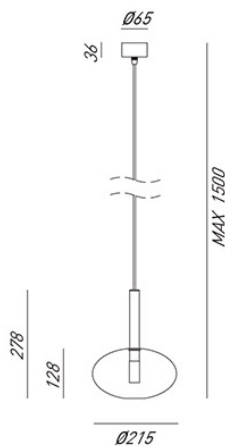

IL FANALE

rev. 31-05-2017

IP20 CE F

ALCHIMIA - 277.04.ONT

Indoor suspension lamp made of brass and glass Alchimia

CHARACTERISTICS

TYOLOGY	Suspension
CATEGORY	Indoor lamps

FINISHES

FRAME	Natural Brass
BASE	Natural Brass

ELETRICAL CHARACTERISTICS

SOCKET	G9
POWER	1 x Max 25W
ENERGY CLASS	A++/E
INPUT	240V
POWER SUPPLY	No

CUSTOMIZATIONS

COLOUR	Yes
STRUCTURE	Yes

Il Fanale Group

Via Bredariol Olivo 15, San Biagio Di Callalta - Treviso - Italy