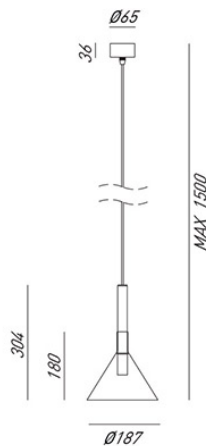

IL FANALE

rev. 31-05-2017

IP20 CE F

ALCHIMIA - 277.03.OOT

Indoor suspension lamp made of brass and glass Alchimia

CHARACTERISTICS

TYOLOGY	Suspension
CATEGORY	Indoor lamps

FINISHES

FRAME	Brass / Brass
BASE	Brass / Brass

ELETRICAL CHARACTERISTICS

SOCKET	G9
POWER	1 x Max 25W
ENERGY CLASS	A++/E
INPUT	240V
POWER SUPPLY	No

CUSTOMIZATIONS

COLOUR	Yes
STRUCTURE	Yes

Il Fanale Group

Via Bredariol Olivo 15, San Biagio Di Callalta - Treviso - Italy