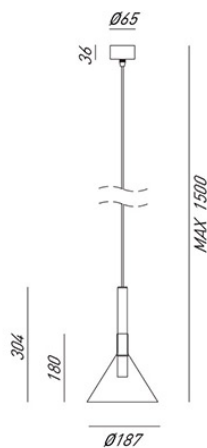

IL FANALE

rev. 31-05-2017

IP20 CE F

ALCHIMIA - 277.03.ONT

Indoor suspension lamp made of brass and glass Alchimia

CHARACTERISTICS

TYOLOGY	Suspension
CATEGORY	Indoor lamps

FINISHES

FRAME	Natural Brass
BASE	Natural Brass

ELETRICAL CHARACTERISTICS

SOCKET	G9
POWER	1 x Max 25W
ENERGY CLASS	A++/E
INPUT	240V
POWER SUPPLY	No

CUSTOMIZATIONS

COLOUR	Yes
STRUCTURE	Yes

Il Fanale Group

Via Bredariol Olivo 15, San Biagio Di Callalta - Treviso - Italy