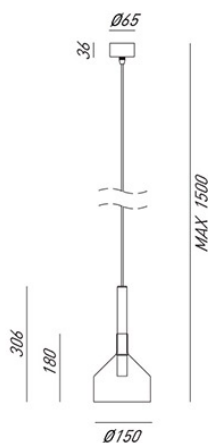

IL FANALE

rev. 07-09-2017

IP20 CE F

ALCHIMIA - 277.02.OOT

Indoor suspension lamp made of brass and glass Alchimia

CHARACTERISTICS

TYPOLOGY	Suspension
CATEGORY	Indoor lamps

FINISHES

FRAME	Brass / Brass
BASE	Brass / Brass
OPTICS	Transparent Glass

ELETRICAL CHARACTERISTICS

SOCKET	G9
POWER	1 x Max 25W
ENERGY CLASS	A++/E
INPUT	240V
POWER SUPPLY	No

CUSTOMIZATIONS

COLOUR	Yes
STRUCTURE	Yes

Il Fanale Group