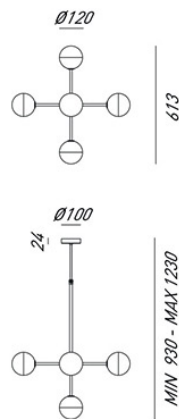

IL FANALE

rev. 31-05-2017

IP20 CE F

MOLECOLA - 275.09.OOT

Indoor suspension lamp made of brass and glass

CHARACTERISTICS

TYOPOLOGY	Suspension
CATEGORY	Indoor lamps

FINISHES

FRAME	Brass / Brass
BASE	Brass / Brass

ELETRICAL CHARACTERISTICS

SOCKET	G9
POWER	5 x Max 25W
ENERGY CLASS	A++/E
INPUT	240V
POWER SUPPLY	No

CUSTOMIZATIONS

COLOUR	Yes
STRUCTURE	Yes

Il Fanale Group

Via Bredariol Olivo 15, San Biagio Di Callalta - Treviso - Italy