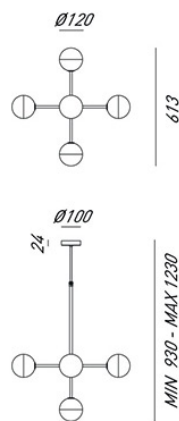

IL FANALE

rev. 31-05-2017

IP20 CE F

MOLECOLA - 275.09.ONT

Indoor suspension lamp made of brass and glass

CHARACTERISTICS

TYOLOGY	Suspension
CATEGORY	Indoor lamps

FINISHES

FRAME	Natural Brass
BASE	Natural Brass

ELETRICAL CHARACTERISTICS

SOCKET	G9
POWER	5 x Max 25W
ENERGY CLASS	A++/E
INPUT	240V
POWER SUPPLY	No

CUSTOMIZATIONS

COLOUR	Yes
STRUCTURE	Yes

Il Fanale Group

Via Bredariol Olivo 15, San Biagio Di Callalta - Treviso - Italy