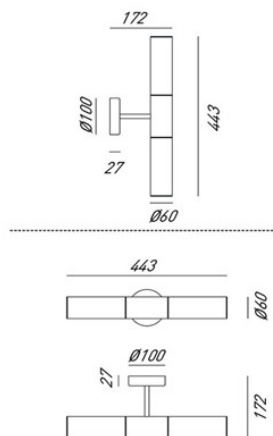

Il Fanale Group

Via Bredariol Olivo 15, San Biagio Di Callalta - Treviso - Italy

Telefono +39 0422 895200 - fax +39 0422 895110 - www.ilfanale.com - info@ilfanale.com