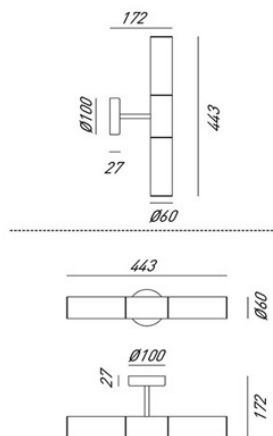

IL FANALE

rev. 31-05-2017

IP20 CE F

ETOILE - 274.04.ONB

Indoor applique made of brass and pyrex borosilicate Etoile

CHARACTERISTICS

TYOPOLOGY	Applique
CATEGORY	Indoor lamps

FINISHES

FRAME	Natural Brass
BASE	Natural Brass

ELETRICAL CHARACTERISTICS

SOCKET	G9
POWER	2 x Max 25W
ENERGY CLASS	A++/E
INPUT	240V
POWER SUPPLY	No

CUSTOMIZATIONS

COLOUR	Yes
STRUCTURE	Yes

Il Fanale Group

Via Bredariol Olivo 15, San Biagio Di Callalta - Treviso - Italy