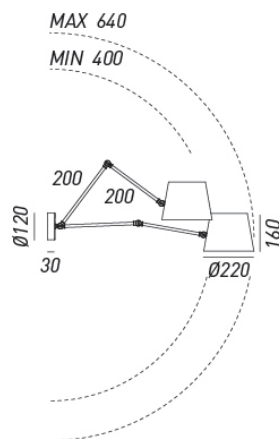

IL FANALE

rev. 25-07-2016

IP20   

REPORTER - 271.05.OF

Iron indoor wall lamp with brass frame.

CHARACTERISTICS

TYPOLOGY	Applique
CATEGORY	Indoor lamps

FINISHES

FRAME	Brass / Brass
SHADE	Iron / Iron

ELETRICAL CHARACTERISTICS

SOCKET	E27
POWER	1 x MAX 46W HES
ENERGY CLASS	A++/E
INPUT	240V
POWER SUPPLY	No

CUSTOMIZATIONS

COLOUR	Yes
STRUCTURE	Yes

Il Fanale Group

Via Bredariol Olivo 15, San Biagio Di Callalta - Treviso - Italy