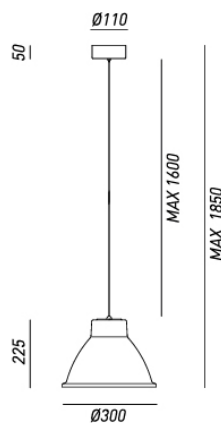

IL FANALE

rev. 25-07-2016

IP20 CE  

LOFT - 269.12.FF

Iron indoor suspension with grid code 269.52.FF available as an accessory.

CHARACTERISTICS

TIPOLOGY	Suspension
CATEGORY	Indoor lamps

FINISHES

FRAME	Iron / Iron
SHADE	Iron / Iron

ELETRICAL CHARACTERISTICS

SOCKET	E27
POWER	1 x MAX 46W HES
ENERGY CLASS	A++/E
INPUT	240V
POWER SUPPLY	No

CUSTOMIZATIONS

COLOUR	Yes
STRUCTURE	Yes

Il Fanale Group

Via Bredariol Olivo 15, San Biagio Di Callalta - Treviso - Italy