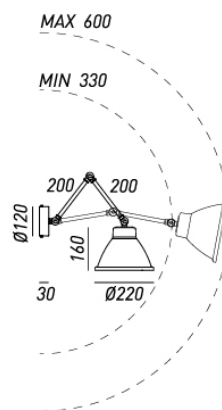

Il Fanale Group

Via Bredariol Olivo 15, San Biagio Di Callalta - Treviso - Italy

Telefono +39 0422 895200 - fax +39 0422 895110 - www.ilfanale.com - info@ilfanale.com