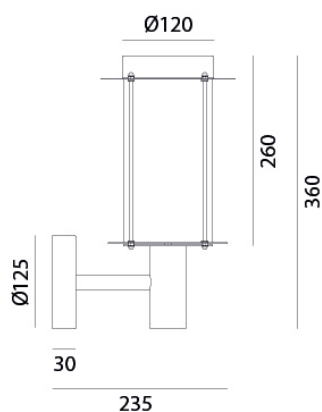

IL FANALE

rev. 11-10-2017

IP44 CE  

LOGGIA - 264.01.OOB

Outdoor wall lamp made of brass and glass Loggia

CHARACTERISTICS

TYOPOLOGY	Applique
CATEGORY	Outdoor lamps

FINISHES

FRAME	Brass / Brass
OPTICS	White Glass

ELETRICAL CHARACTERISTICS

SOCKET	E27
POWER	1 x MAX 46W HES
ENERGY CLASS	A++/E
INPUT	240V
POWER SUPPLY	No

CUSTOMIZATIONS

COLOUR	No
STRUCTURE	No

Il Fanale Group

Via Bredariol Olivo 15, San Biagio Di Callalta - Treviso - Italy