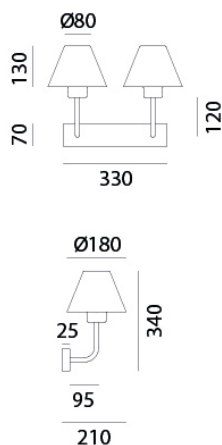

Il Fanale Group

Via Bredariol Olivo 15, San Biagio Di Callalta - Treviso - Italy

Telefono +39 0422 895200 - fax +39 0422 895110 - www.ilfanale.com - info@ilfanale.com