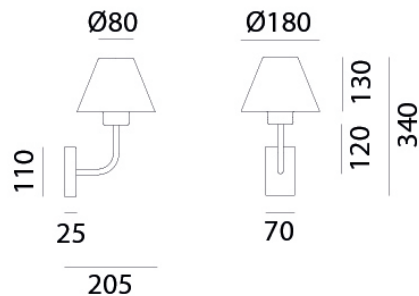

IL FANALE

rev. 25-07-2016

IP54 CE  

FIORDO - 261.01.OR

Outdoor wall lamp made of brass and copper Fiordo

CHARACTERISTICS

TYOPOLOGY	Applique
CATEGORY	Outdoor lamps

FINISHES

FRAME	Brass / Brass
SHADE	Rame

ELETRICAL CHARACTERISTICS

SOCKET	G9
POWER	1 x MAX 48W
ENERGY CLASS	A++/E
INPUT	240V
POWER SUPPLY	No

CUSTOMIZATIONS

COLOUR	No
STRUCTURE	No

Il Fanale Group

Via Bredariol Olivo 15, San Biagio Di Callalta - Treviso - Italy