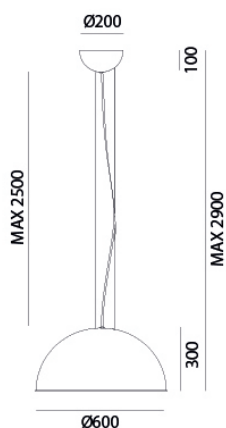

IL FANALE

rev. 13-02-2018

IP20   

GALILEO - 251.04.FF

Suspension lamp Galileo

CHARACTERISTICS

TYOLOGY	Suspension
CATEGORY	Indoor lamps

FINISHES

FRAME	Iron / Iron
SHADE	Iron / Iron

ELETRICAL CHARACTERISTICS

SOCKET	E27
POWER	1 x MAX 77W HES
ENERGY CLASS	A++/E
INPUT	240V
POWER SUPPLY	No

CUSTOMIZATIONS

COLOUR	No
STRUCTURE	No

Il Fanale Group

Via Bredariol Olivo 15, San Biagio Di Callalta - Treviso - Italy