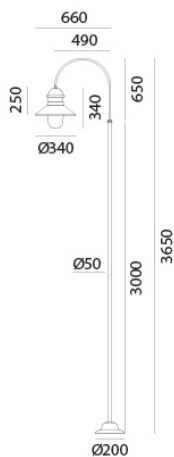

IL FANALE

rev. 25-07-2016

IP45 CE F

BORGIO - 244.40.ORT

Outdoor Poles

CHARACTERISTICS

TYOLOGY	Pole
CATEGORY	Outdoor lamps

FINISHES

FRAME	Brass / Brass
SHADE	Rame
OPTICS	Transparent Glass

ELETRICAL CHARACTERISTICS

SOCKET	E27
POWER	1 x Max 116W
ENERGY CLASS	
INPUT	240V
POWER SUPPLY	No

CUSTOMIZATIONS

COLOUR	Yes
STRUCTURE	Yes

Il Fanale Group