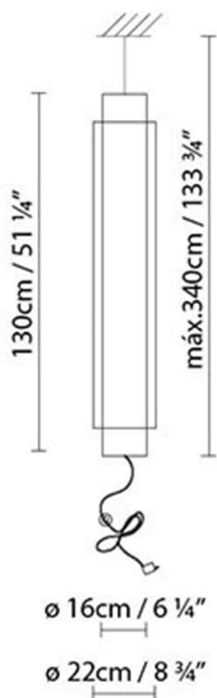

Volume m3: 0,174

Dimensions cm: 27x27.5x141

SKIN S160 LED

**Light source:**

LED 2 x 52,5W 17740lm 450mA 3000K CRI>80 230V

LED

A+

Weight :

Net kg.: 4,5

Gross kg:

Packaging:

N. packages: 2

Volume m3: 0,161

Dimensions cm: 25x25x170

SKIN S160 FLUO

**Light source:**

Fluo. 2 x 35/49W (G5)

A+

Weight :

Net kg.: 4,5

Gross kg:

Packaging:

N. packages: 2

Volume m3: 0,161

Dimensions cm: 25x25x170

SKIN SC130 LED

**Light source:**

LED 2 x 42W 12720lm 450mA 3000K CRI>80 230V

LED

A+

Weight :

Net kg.: 4,0