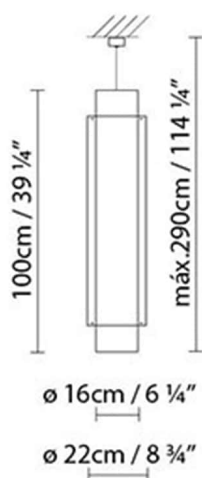

SKIN S100 FLUO

Light source:

Fluo. 2 x 21/39W (G5)

A+

Weight :

Net kg.: 3,5

Gross kg: 4,0

Packaging:

N. packages: 2

Volume m3: 0,132

Dimensions cm: 27,5 x 28,5 x 111,5