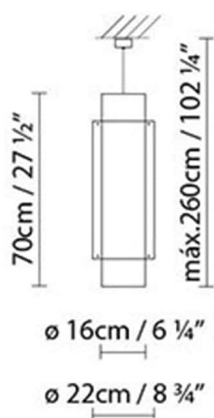

LED 2 x 21W 6360lm 450mA 3000K CRI>80 230V

LED **A+**

Weight :

Net kg.: 3,0

Gross kg.: 3,0

Packaging:

N. packages: 2

Volume m3: 0,106

Dimensions cm: 27,5x80x28

SKIN S70 FLUO

**Light source:**

Fluo. 2 x 14/24W (G5)

A+

Weight :

Net kg.: 3.0

Gross kg: 3.0

Packaging:

N. packages: 2

Volume m3: 0.106

Dimensions cm: 27.5x80x28

SKIN S100 LED

**Light source:**

LED 2 x 31,5W 10040lm 450mA 3000K CRI>80 230V

LED

A+

Weight :

Net kg.: 3,5

Gross kg: 4,0

Packaging:

N. packages: 2

Volume m3: 0,132

Dimensions cm: 27,5 x 28,5 x 111,5