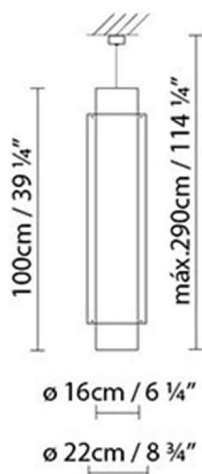

Dimensions cm: 27,5x80x28

SKIN S70 FLUO

**Light source:**

Fluo. 2 x 14/24W (G5)

A+

Weight :

Net kg.: 3.0

Gross kg: 3.0

Packaging:

N. packages: 2

Volume m3: 0.106

Dimensions cm: 27.5x80x28

SKIN S100 LED

**Light source:**

LED 2 x 31,5W 10040lm 450mA 3000K CRI>80 230V

LED

A+

Weight :

Net kg.: 3,5

Gross kg: 4,0

Packaging:

N. packages: 2

Volume m3: 0,132

Dimensions cm: 27,5 x 28,5 x 111,5

N. packages: 2

Volume m3: 0,132

Dimensions cm: 27,5 x 28,5 x 111,5

SKIN S130 LED

**Light source:**

LED 2 x 42W 12720lm 450mA 3000K CRI>80 230V

LED

A+