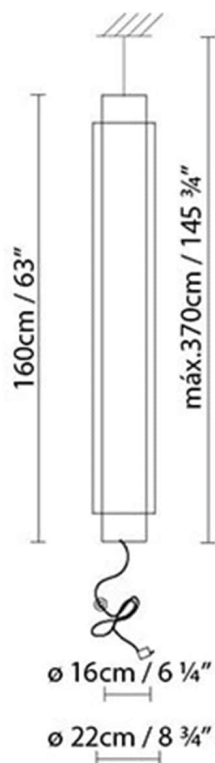

SKIN SC160 LED

Light source:

LED 2 x 52,5W 17740lm 450mA 3000K CRI>80 230V

LED

A+

Weight :

Net kg.: 4,5

Gross kg:

Packaging:

N. packages: 2

Volume m3: 0,161

Dimensions cm: 25x25x170