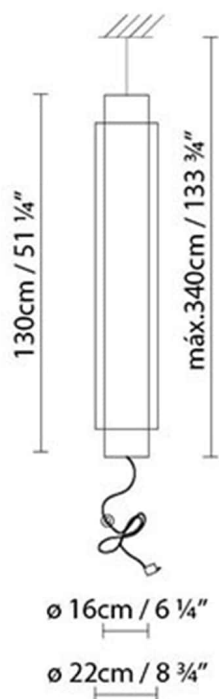

Volume m3: 0,174

Dimensions cm: 27x27.5x141

SKIN S160 LED

**Light source:**

LED 2 x 52,5W 17740lm 450mA 3000K CRI>80 230V

LED

A+

Weight :

Dimensions cm: 25x25x170

SKIN SC130 LED

**Light source:**

LED 2 x 42W 12720lm 450mA 3000K CRI>80 230V

LED

A+

Weight :

Net kg.: 4,0

Gross kg:

Packaging:

N. packages: 2

Volume m3: 0,174

Dimensions cm: 27x141x27,5

SKIN SC130 FLUO

**Light source:**

Fluo. 2 x 28/54W (G5)

A+

Weight :

Net kg.: 4,0

Gross kg:

Packaging:

N. packages: 2

Volume m3: 0,174

Dimensions cm: 27x141x27,5