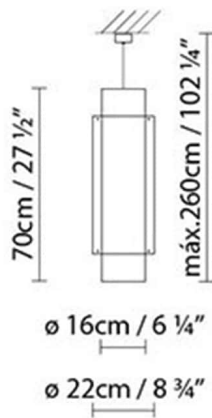

Light source:

LED 2 x 21W 6360lm 450mA 3000K CRI>80 230V

LED **A+**

Weight :

Net kg.: 3,0

Gross kg.: 3,0

Packaging:

N. packages: 2

Volume m3: 0,106

Dimensions cm: 27,5x80x28