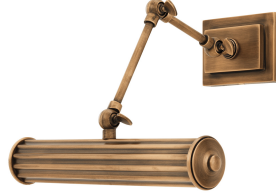

## SPECIFICATION SHEET

<b>Item no.</b>	111846
<b>Item description</b>	Wall Lamp Luca antique brass finish S
<b>Category</b>	Lighting
<b>Type</b>	Wall lamps
<b>Country of origin</b>	China

### SPECIFICATIONS

<b>Material(s)</b>	Iron   Brass   Kirsite
<b>Finish(es)/colour(s)</b>	Antique brass finish
<b>Suitable for</b>	Indoor use only
<b>Lamp holder type   qty</b>	E14   2
<b>Switch</b>	No
<b>Dimmer</b>	No
<b>Wire type</b>	3 x 0,75
<b>Wire length (cm)</b>	15
<b>Plug type</b>	Not applicable
<b>Max. wattage</b>	40 watt